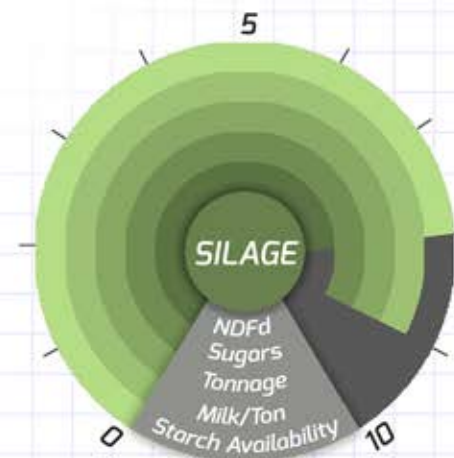

STRENGTHS:

- High yielding bushels and silage tonnage for dominant performance
- Stable top end performance across varying productivity levels
- Excellent root package contributes to enhanced stress tolerance

MANAGEMENT TIPS:

- Average production on less productive fields
- Good disease tolerance for reduced tillage operations and corn followed by corn

AVAILABLE AS:
CONVENTIONAL: MC6360

1828 Freedom Rd.
Suite 101
Lancaster, PA 17601
(717) 687-6224

High Energy Forages and Soil Building Cover Crops

Plant Characteristics and Agronomics

50% Silking GDU's	-----	1305
Black Layer GDU's	-----	2735
Plant Populations	-----	30-36K
Emergence	-----	9
Seedling Vigor	-----	9
Root Strength	-----	8
Stalk Strength	-----	8
Plant Height	-----	MEDIUM-TALL
Leaf Angle	-----	SEMI-ERECT
Ear Height	-----	MEDIUM-HIGH
Ear Flex	-----	SEMI-FLEX
Cob Color	-----	LT. RED
Husk Tightness	-----	AVERAGE
Kernal Texture	-----	SEMI-FLOURY
Test Weight	-----	AVERAGE
Continuous Corn	-----	VERY GOOD
Herbicide Sensitivity	-----	NONE
Disease Tolerance	-----	8
Drought Tolerance	-----	8