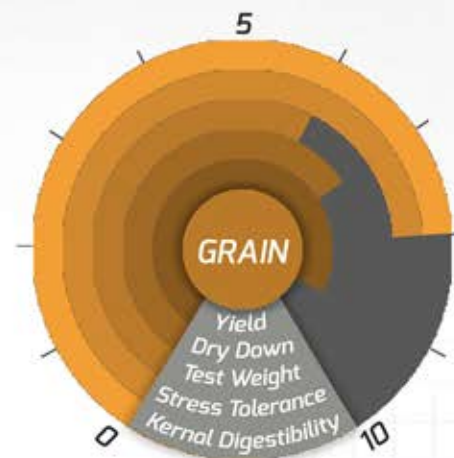

STRENGTHS:

- High yielding bushels and silage tonnage for dominant performance
- Stable top end performance across varying productivity levels
- Excellent root package contributes to enhanced stress tolerance

MANAGEMENT TIPS:

- Average production on less productive fields
- Good disease tolerance for reduced tillage operations and corn followed by corn

AVAILABLE AS:
CONVENTIONAL: MC6360

1828 Freedom Rd.
Suite 101
Lancaster, PA 17601
(717) 687-6224

High Energy Forages and Soil Building Cover Crops

Plant Characteristics and Agronomics

50% Silking GDU's	-----	1305
Black Layer GDU's	-----	2735
Plant Populations	-----	30-36K
Emergence	-----	9
Seedling Vigor	-----	9
Root Strength	-----	8
Stalk Strength	-----	8
Plant Height	-----	MEDIUM-TALL
Leaf Angle	-----	SEMI-ERECT
Ear Height	-----	MEDIUM-HIGH
Ear Flex	-----	SEMI-FLEX
Cob Color	-----	LT. RED
Husk Tightness	-----	AVERAGE
Kernal Texture	-----	SEMI-FLOURY
Test Weight	-----	AVERAGE
Continuous Corn	-----	VERY GOOD
Herbicide Sensitivity	-----	NONE
Disease Tolerance	-----	8
Drought Tolerance	-----	8