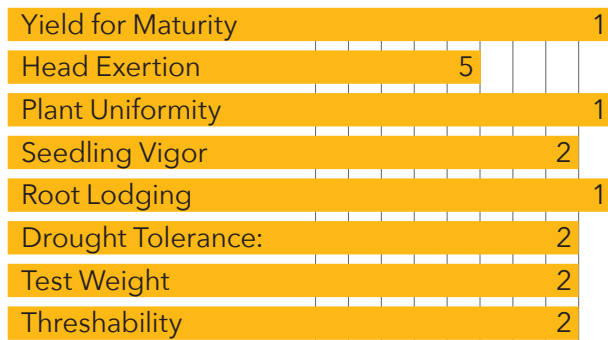

## CHARACTERISTICS & RATINGS

**Medium-early** Relative Maturity

**63** Days to Mid Bloom

**12-14** Seeds/Lb (1,000) – check seed bag

**Bronze** Grain Color

**Semi-open** Head Type

**34-40"** Plant Height

**Red** Plant Color

10 9 8 7 6 5 4 3 2 1  
Poor Excellent

Based on Alta Seeds research trials relative to other Alta Seeds products.